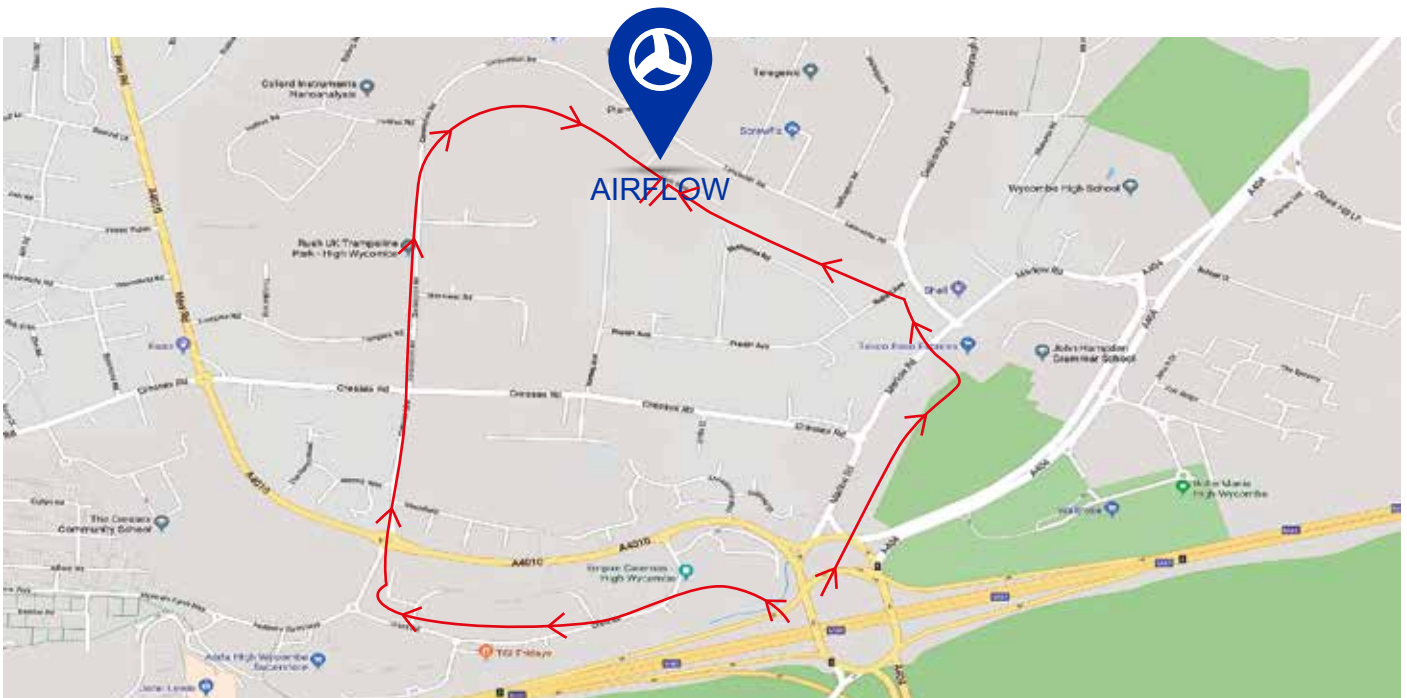

CIBSE APPROVED CPD

Mechanical Ventilation with Heat Recovery in Non-Residential Buildings.

HOW TO FIND US

By Road: The Air Academy is based at Airflow Developments Limited, less than a mile away from Junction 4 of the M40 motorway, at the heart of Cressex Business Park. For convenience the building also has access to 40 free on-site parking spaces. This venue is ideally located for everyone, no matter how they choose to travel.

By Train: We are also easily reached by train - High Wycombe Station (3 miles away) is on the Chiltern Line which runs directly into London (40 minutes) and Birmingham (2 hours).

Call: 01494 525252

Visit: airflow.com