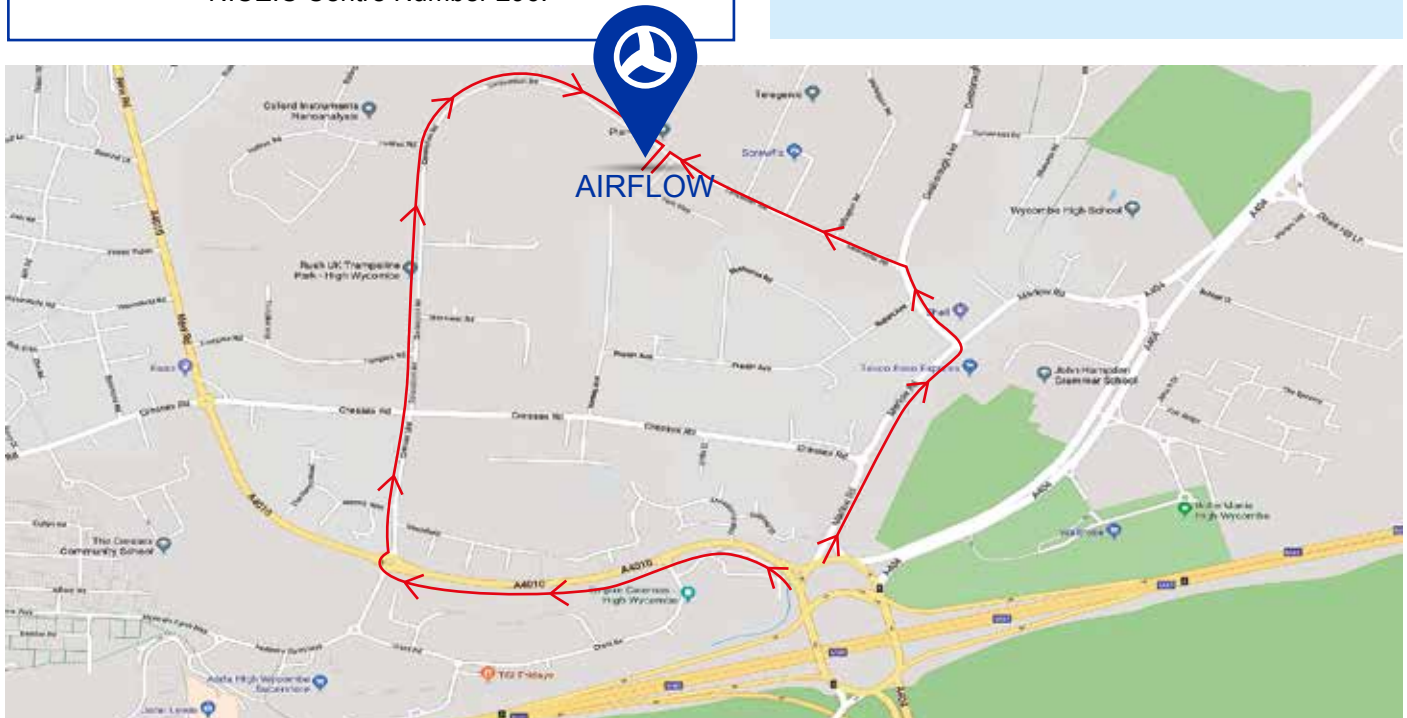

HOW TO FIND US

By Road: The Air Academy is based at Airflow Developments Limited, less than a mile away from Junction 4 of the M40 motorway, at the heart of Cressex Business Park. For convenience the building also has access to 40 free on-site parking spaces. This venue is ideally located for everyone, no matter how they choose to travel.

By Train: We are also easily reached by train - High Wycombe Station (3 miles away) is on the Chiltern Line which runs directly into London (40 minutes) and Birmingham (2 hours).

To hold your event at the Air Academy contact our meeting co-ordinator on info@airflow.com